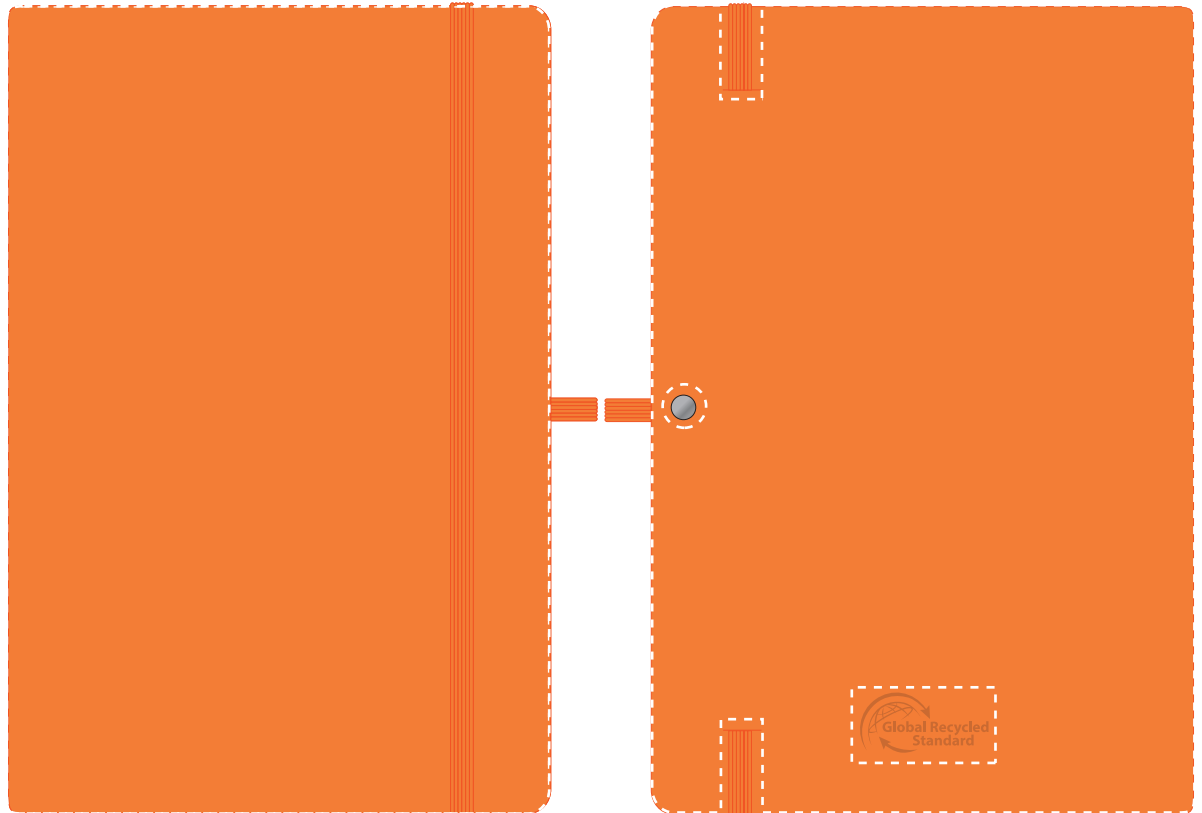

Your Ref:	Quantity:	Product Code: QS2345
Our Ref:	Version: 1	Product Colour: AMBER

**PRINTING CONCERNS:****PRODUCT INFO: DUE TO THE NATURE OF THE PRODUCT THE PRINT POSITION MAY VARY BY 2 - 3 MM**

We stock this item in the following colours

**PANTONE REFERENCE(S)**
 Full Colour (Edge to Edge)

ARTWORK SCALE 50%

-  **CENTRED TO PRINT AREA**
-  **CENTRED TO NOTEBOOK**

The dashed line is to demonstrate print area and will not appear on your printed item

To proceed, please approve visual via the online system.

ARTWORK SCALE 100%  
Max print area: Edge to Edge

ARTWORK SCALE 100%  
Max print area: Edge to Edge